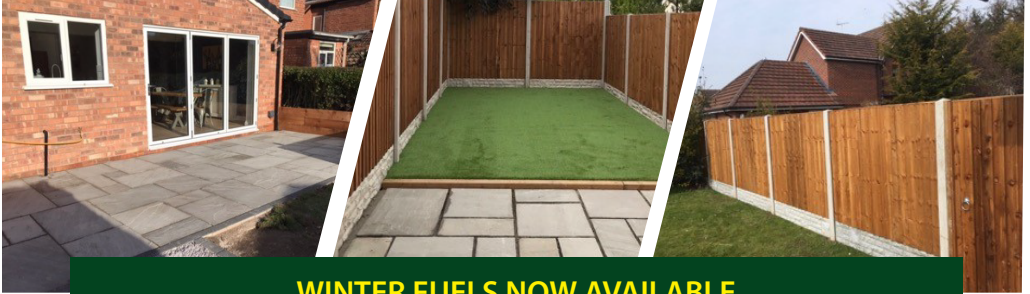

comley
FENCING & PAVING

WINTER FUELS NOW AVAILABLE
INCLUDING KILN DRIED LOGS, SMOKELESS COAL & KINDLE

**INSTALLERS OF
QUALITY FENCING
AND PAVING.**
**WE ALSO SUPPLY
AND MANUFACTURE.**

Domestic and Trade

**Call us today for
a FREE estimate**

Telephone
01244 534444

Mobile
07555 490375

The Old Stables, Station Road, Sandycroft, CH5 2PT
Email: comleypaving@hotmail.com
Find us on Facebook